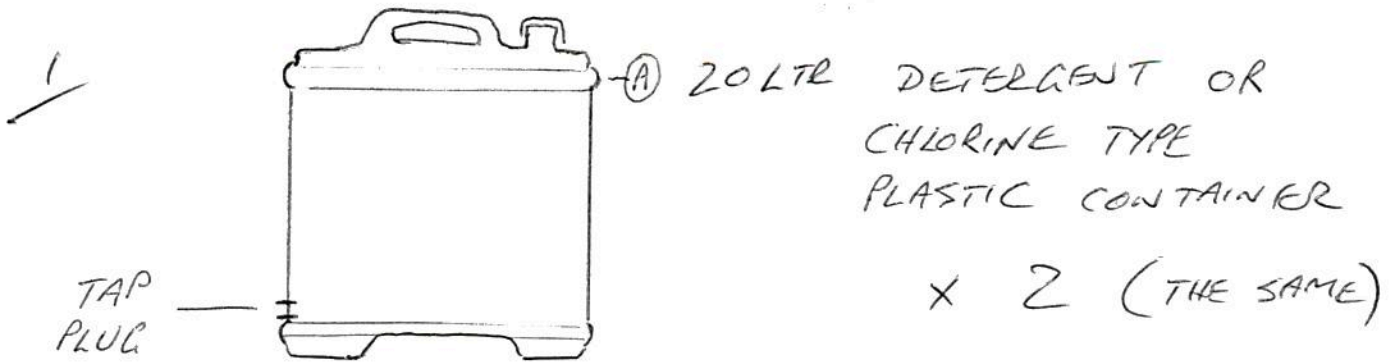

# DRIP FILTER - GUIDE ONLY

WHEN YOU ADD THE TAP YOU MAY NEED TO CUT OFF THE HANDLE SECTION TO ALLOW MAXIMUM FLOW, OTHERWISE THE BOTTOM CONTAINER FILLS WITH WATER - NOT WHAT YOU WANT