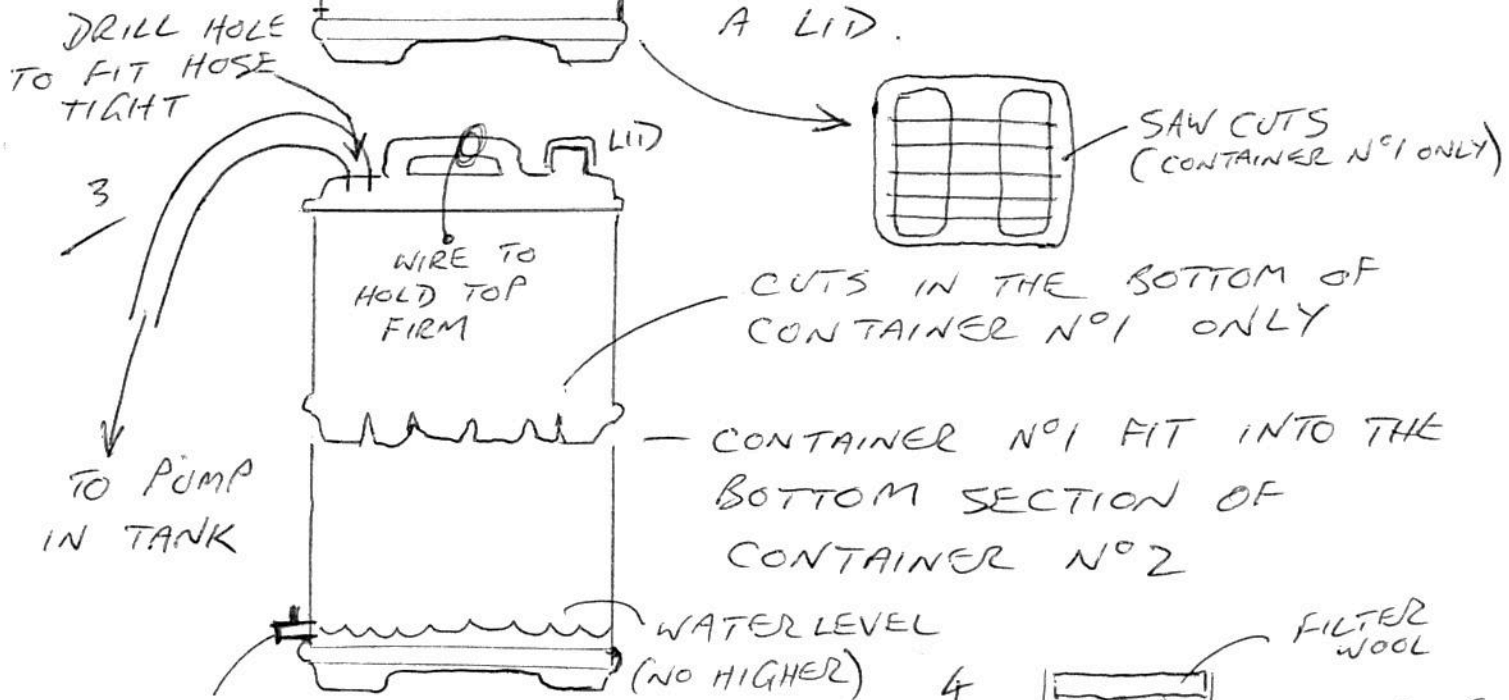

# DRIP FILTER - GUIDE ONLY

WHEN YOU ADD THE TAP YOU MAY NEED TO CUT OFF THE HANDLE SECTION TO ALLOW MAXIMUM FLOW, OTHERWISE THE BOTTOM CONTAINER FILLS WITH WATER - NOT WHAT YOU WANT