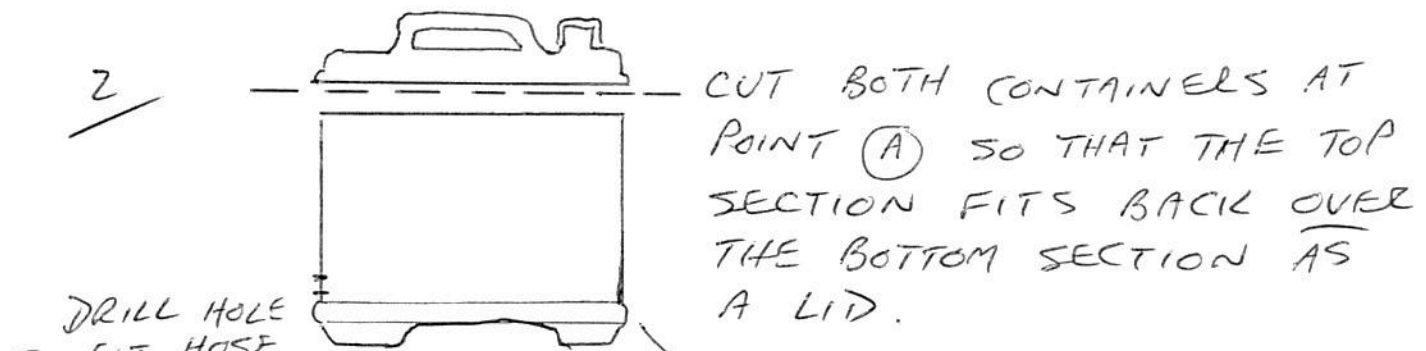

# DRIP FILTER - GUIDE ONLY

WHEN YOU ADD THE TAP YOU MAY NEED TO CUT OFF THE HANDLE SECTION TO ALLOW MAXIMUM FLOW, OTHERWISE THE BOTTOM CONTAINER FILLS WITH WATER - NOT WHAT YOU WANT